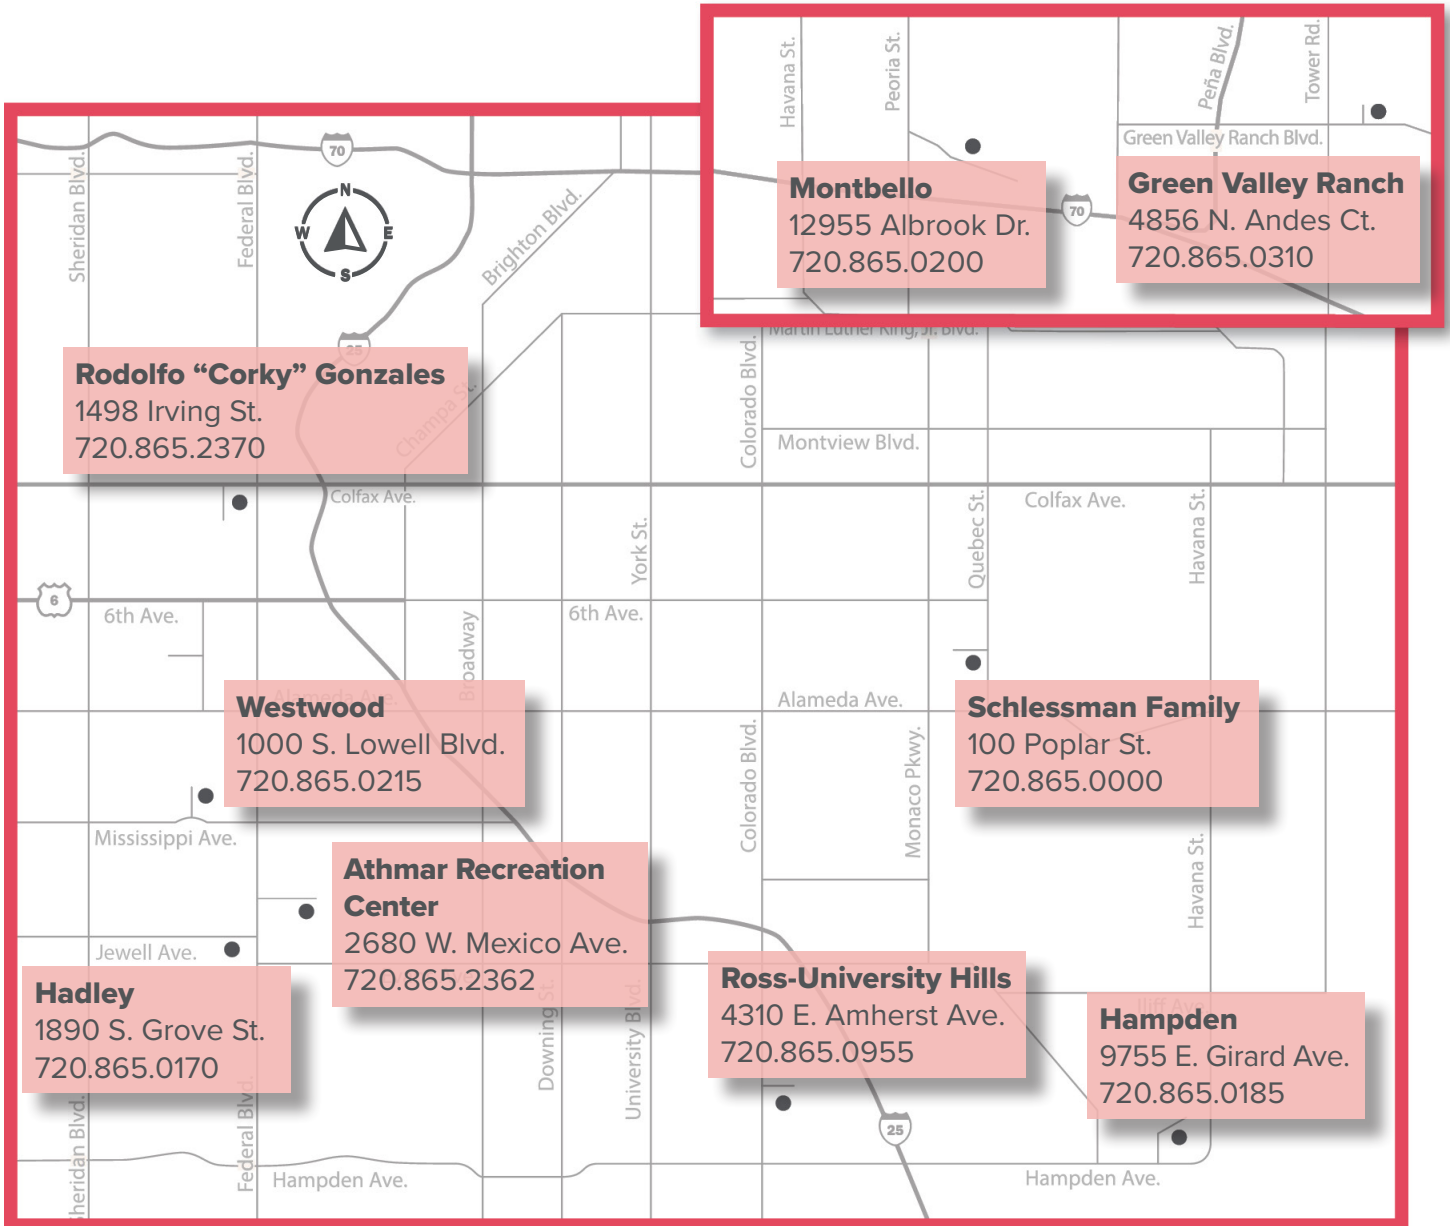

Plaza Drop In Hours

Come meet new people from all over the world, practice English conversation, prepare for the citizenship exam, and connect with resources. Learn more at denverlibrary.org/plaza or call 720.865.2362. Also, join our Facebook Group: facebook.com/groups/dpiPLAZA

Mondays

3:30-5:30 p.m., **Hadley**
5:30-7:30 p.m., **Ross-University Hills**

Tuesdays

5:30-7:30 p.m., **Athmar Recreation Center**
5:30-7:30 p.m., **Montbello**

Wednesdays

5:30-7:30 p.m., **Hadley**
5:30-7:30 p.m., **Hampden**
5:30-7:30 p.m., **Westwood**

Thursdays

10:30 a.m.-12:30 p.m., **Montbello**
5:30-7:30 p.m., **Green Valley Ranch**
5:30-7:30 p.m., **Rodolfo "Corky" Gonzales**

Saturdays

10 a.m.-12 p.m., **Green Valley Ranch**
10 a.m.-12 p.m., **Rodolfo "Corky" Gonzales**
2:30-4:30 p.m., **Schlessman Family**